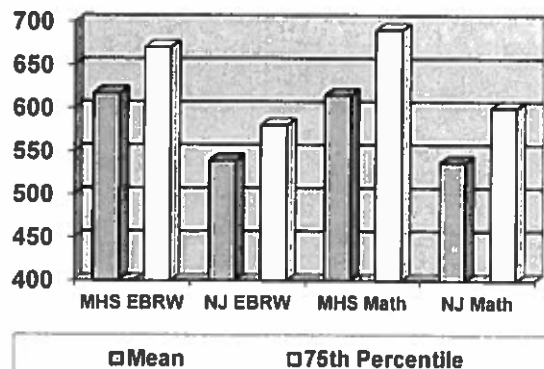

ACADEMIC ACHIEVEMENTS – CLASS OF 2017

POST-SECONDARY PLANS

Size of Class.....	358
Attending Four Year Colleges.....	86%
Attending Two Year Colleges.....	9%
Work/Military/Other.....	.5%

SAT I SCORES

	Mean	75th Percentile	Students Tested
EBRW	617	670	185
Math	615	690	185

ACT SCORES

	Middle 50 Percent	Mean	Students Tested
Composite	23-30	26.7	293

SAT II SCORES

	Mean	Students Tested
Literature	613	21
US History	661	31
Mathematics Level I	653	32
Mathematics Level II	712	54
Biology-Ecology	594	28
Biology-Molecular	607	67
Chemistry	622	20
Physics	684	16

MHS SAT Scores vs. NJ Scores

ACADEMIC RECOGNITION

National Merit Finalists.....	3
National Merit Commended Students.....	16
IB Diplomas.....	48
AP Scholars.....	74
SAT Perfect Score (800):	
Evidenced Based Reading&Writing.....	2
Math.....	2
SAT Subject Test.....	13
ACT Perfect Score (36).....	1

TRANSCRIPT KEY – GRADING SYSTEM

Letter Grade	Numerical Range
A+	100.0-97.0
A	96.99-93.0
A-	92.99-90.0
B+	89.99-87.0
B	86.99-83.0
B-	82.99-80.0
C+	79.99-77.0
C	76.99-73.0
C-	72.99-70.0
D+	69.99-67.0
D	66.99-63.0
D-	62.99-60.0
F	59.99-

AU=Audit	P=Pass
ME=Medical Excuse	WDP=Withdrawn Pass
IC=Incomplete	WDF=Withdrawn Fail

Course Level Codes:

IB=International Baccalaureate
AP=Advanced Placement
HN=Honors
ADV/AV=Advanced
AC/ACD=Academic
ST/STUD=Basic/Fundamental/Studies

The following course weight factors shall be assigned to the specific course levels:

IB/AP/Honors	2.1
Advanced	1.7
Academic	1.5
Studies	1.4